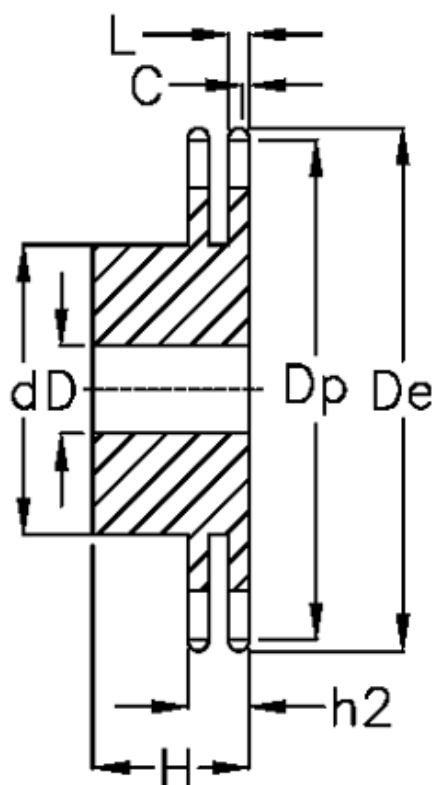

Article number: 616012010030

Description: Sprocket 24 B-2 Z=30 duplex  
predrilled

## Measures

C	= 4
d	= 160
D	= $30 \pm 0,5$
De	= 379.5
Dp	= 364.5
For chain size	= 1 1/2" x 1"
For chain type	= 24 B-2
H	= 100

h2	= 72
L	= 23.6
Number of teeth	= 30